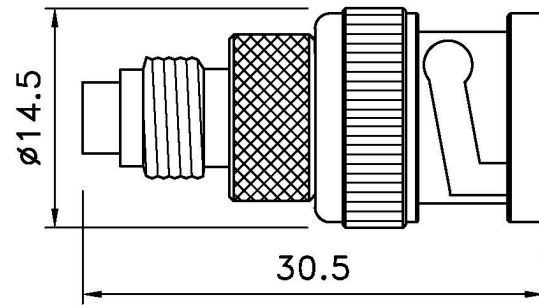

FME FEMALE TO BNC MALE

FME MALE TO FME FEMALE BULKHEAD

Prohibit re-circulating

RoHS
COMPLIANT

華耀科技有限公司
Hwa Yao Technologies co.,Ltd

TITLE
FME ADAPTER
DRAWING NO.
P15