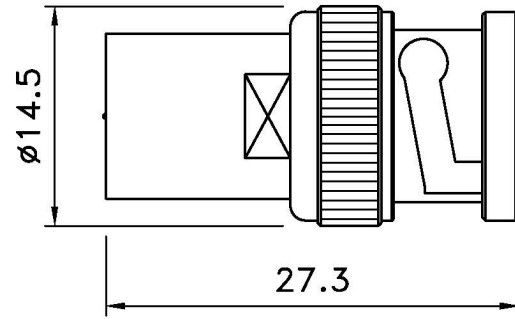

FME MALE TO BNC MALE

FME FEMALE TO MINI UHF FEMALE